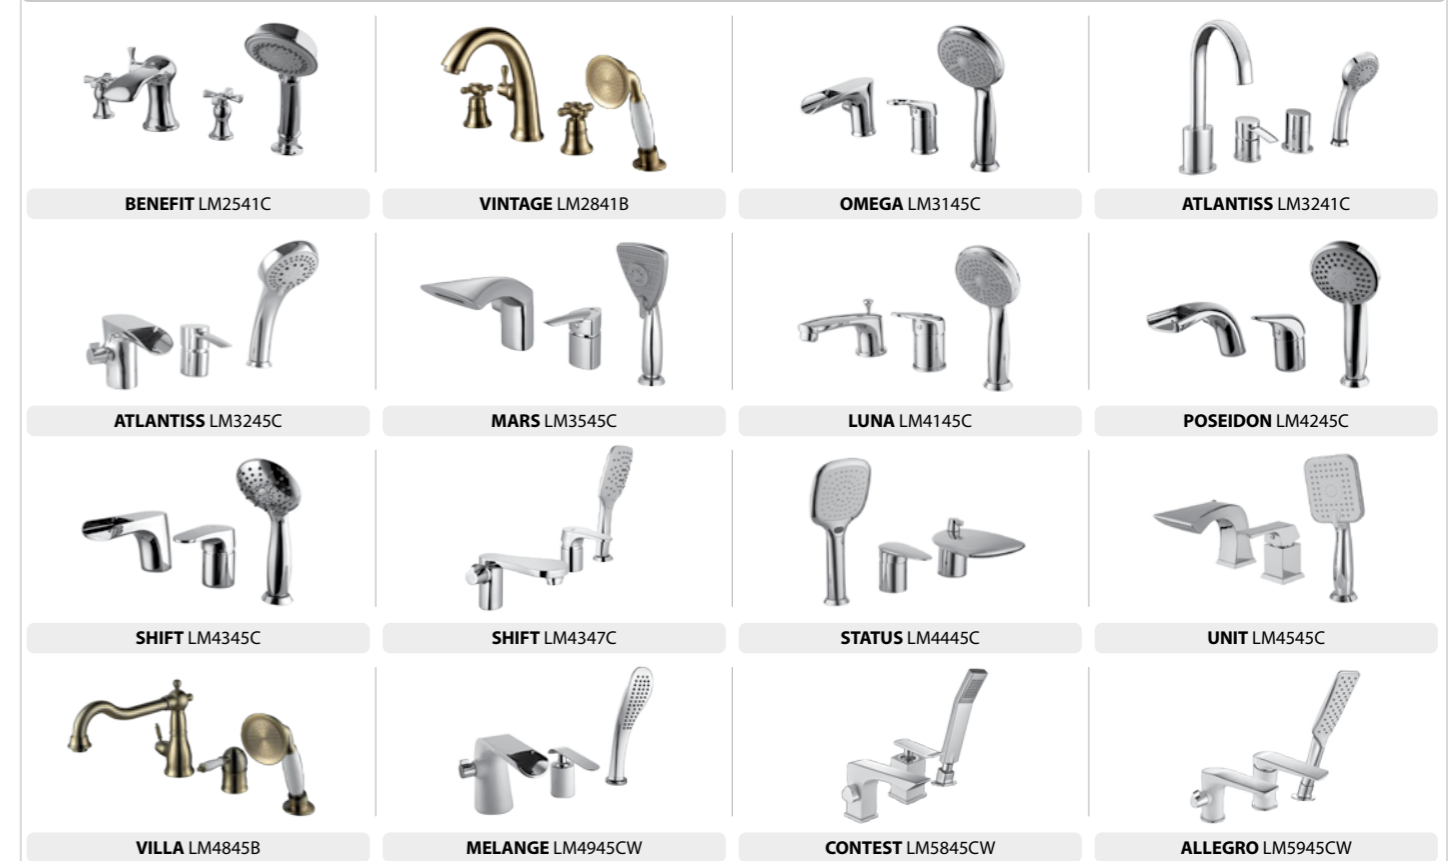

СМЕСИТЕЛИ НА БОРТ ВАННЫ НА 3 И 4 ОТВЕРСТИЯ