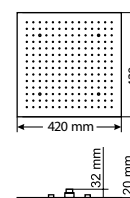

SA32

Блеск льющихся струй успокоит и заворочит глубиной синего цвета. Обладает лечебными свойствами, поможет при бессоннице.

Glitter of flowing streams will soothe and bewitch with its deep blue colour. It has healing properties and is effective for insomnia.

Размер, см Size, cm	LED	Форсунки Sprayers	Потребление воды, л/м Water consumption, l/m
32x32	4	96	3,5