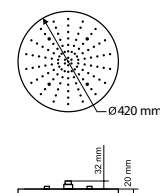

Оцените внушительную по размерам модель, вызывающую восторг и восхищение, – прекрасное средство для безмятежного отдыха.

You'll appreciate the impressive size of this delightful model – perfect for quiet relaxation.

Размер, см Size, cm	LED	Форсунки Sprayers	Потребление воды, л/м Water consumption, l/m
Ø82	4	201	7,5

Блеск изумруда, свежий глоток ярко-зелёного цвета успокоит, расслабит, окажет благотворное влияние на организм.

Emerald glitter, fresh jolt of bright green will soothe, relax and exert good influence on the body.

Размер, см Size, cm	LED	Форсунки Sprayers	Потребление воды, л/м Water consumption, l/m
Ø52	4	111	3,7

Насыщенный изумрудный свет и цвет модели Otlar Emerald идеален для того, чтобы погрузиться в атмосферу умиротворенности.

Rich emerald green light and colour of Otlar Emerald is ideal to enjoy the atmosphere of tranquility.

Размер, см Size, cm	LED	Форсунки Sprayers	Потребление воды, л/м Water consumption, l/m
Ø42	4	93	3,5

Успокаивает и расслабляет благодаря насыщенному природному цвету, обладает несомненным терапевтическим воздействием в сочетании с компактным размером.

Soothes and relaxes due to its deep natural colour, has indubitable therapeutic influence coupled with compact size.

Размер, см Size, cm	LED	Форсунки Sprayers	Потребление воды, л/м Water consumption, l/m
Ø32	4	75	3