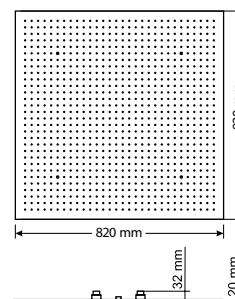

AA52

Мягкий янтарный свет подсветки притягивает к себе взгляд, заставляет улыбнуться и забыть обо всем на свете.

Soft amber lighting draws the eye, makes you smile and forget about everything in the world.

Размер, см Size, cm	LED	Форсунки Sprayers	Потребление воды, л/м Water consumption, l/m
52x52	4	320	9,5