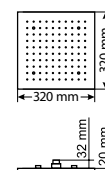

Океан рубинового цвета донесёт свои потоки до вашего взора и поразит размером и силой своего воздействия как на воображение, так и на эмоциональное состояние.

Ruby ocean will bring its streams to your eyes and strike with its size and power of its action both on imagination and on feeling.

Размер, см Size, cm	LED	Форсунки Sprayers	Потребление воды, л/м Water consumption, l/m
82x82	4	896	25

Стихия огня всегда символизировала смелость и отвагу, возбуждала страсть, разжигала благородное пламя борьбы.

The element of fire has always symbolized courage and bravery, evoked passion, kindled the noble flame of struggle.

Размер, см Size, cm	LED	Форсунки Sprayers	Потребление воды, л/м Water consumption, l/m
52x52	4	320	9,5

Насыщенный рубиновый цвет понравится активным и целеустремлённым людям. Придаст смелости поступкам и уверенности в жизни.

Rich ruby colour will appeal to active and purposeful people. It will embolden actions and give confidence in life.

Размер, см Size, cm	LED	Форсунки Sprayers	Потребление воды, л/м Water consumption, l/m
42x42	4	192	7

Энергетический вулкан, не требующий много места. Он поделится своим теплом, заворочит взгляд и разбудит дремлющие силы организма.

Energy volcano which doesn't require much space. It will share its warmth, charm your eyes and awaken sleeping strength of the body.

Размер, см Size, cm	LED	Форсунки Sprayers	Потребление воды, л/м Water consumption, l/m
32x32	4	96	3,5