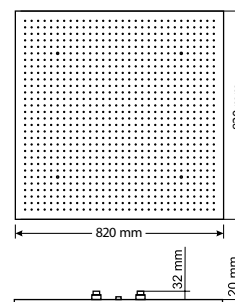

BA52

Полноценная палитра живых красок предоставит Вам возможность испытать на себе лечебный эффект хромотерапии.

Full palette of vivid colours will give you the opportunity to experience curative effect of chromotherapy.

Размер, см Size, cm	LED	Форсунки Sprayers	Потребление воды, л/м Water consumption, l/m
52x52	4	320	9,5