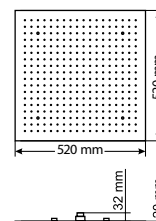

RA42

Насыщенный рубиновый цвет понравится активным и целеустремлённым людям. Придаст смелости поступкам и уверенности в жизни.

Rich ruby colour will appeal to active and purposeful people. It will embolden actions and give confidence in life.

Размер, см Size, cm	LED	Форсунки Sprayers	Потребление воды, л/м Water consumption, l/m
42x42	4	192	7