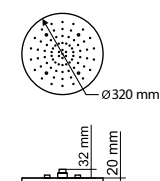

Компактная модель – драгоценная жемчужина, скрытая в недрах небольшой и стильной ванной комнаты.

A compact model – a precious pearl hidden in the bowels of a small and stylish bathroom.

Размер, см Size, cm	LED	Форсунки Sprayers	Потребление воды, л/м Water consumption, l/m
Ø32	4	75	3