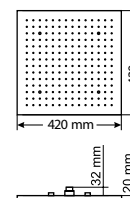

BA32

Эта модель обладает небольшим размером и новейшими возможностями дистанционного управления. Выберите, что Вам больше нравится: спокойствие или буря эмоций.

Model of a small size with new technical ability of remote control. Choose what you like more: wave of calm or storm of emotions.

Размер, см Size, cm	LED	Форсунки Sprayers	Потребление воды, л/м Water consumption, l/m
32x32	4	96	3,5