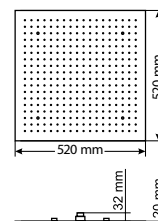

PA42

Испытайте новые ощущения! Несомненная польза водно-цветового воздействия окажет общеоздоровительный эффект на организм.

Experience new sensation! Indubitable benefit of exposure to water and colour has therapeutic effect on a body.

Размер, см Size, cm	LED	Форсунки Sprayers	Потребление воды, л/м Water consumption, l/m
42x42	4	192	7