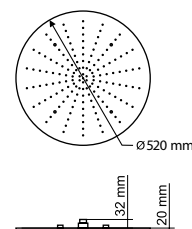

PD42

Неповторимая игра цвета не оставит никого равнодушным и окажет полноценное хромотерапевтическое действие.

A unique play of colours will leave no one indifferent and will exert full chromotherapeutic influence.

Размер, см Size, cm	LED	Форсунки Sprayers	Потребление воды, л/м Water consumption, l/m
Ø42	4	93	3,5