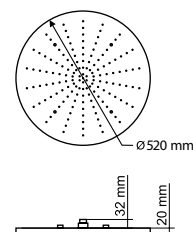

AD42

Габариты этого душа - поистине золотая середина модельного ряда. Мягким прикосновением своих лучей он окажет благотворное влияние на ваше эмоциональное состояние и поможет сконцентрироваться.

Dimensions of this shower are the golden mean of the model range. Light touch of its beams will have a salutary influence over your emotional state and will help to concentrate.

Размер, см Size, cm	LED	Форсунки Sprayers	Потребление воды, л/м Water consumption, l/m
Ø42	4	93	3,5