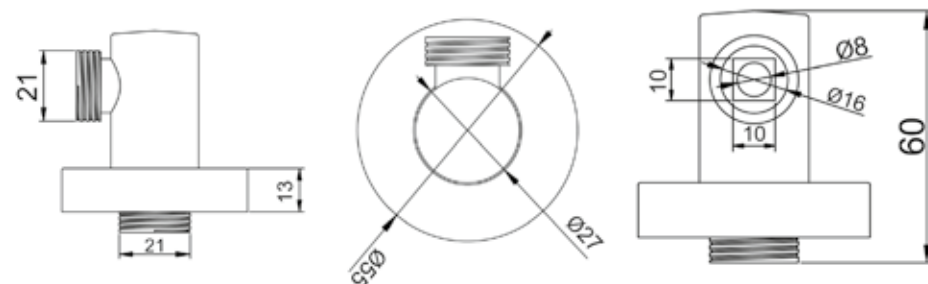

- Шланговое соединение;
- Внешняя резьба, с квадратной розеткой, хромированная поверхность, с защитой от обратного потока.

- Hose connection;
- External thread, with a square socket, chrome surface, with protection against backflow.