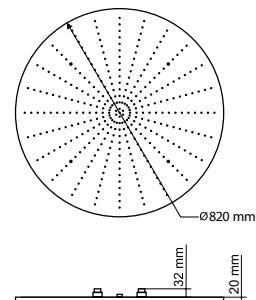

Бесконечная глубина насыщенного синего поразит любого эстета и окажет потрясающий лечебный эффект.

The infinite depth of rich blue will amaze any sophisticate and exert astonishing therapeutic effect.

Размер, см Size, cm	LED	Форсушки Sprayers	Потребление воды, л/м Water consumption, l/m
Ø82	4	201	7,5

Цвет лазурного неба подарит Вам истинное наслаждение и заставит позабыть о насущных проблемах.

Sky blue colour will bring you real pleasure and take your mind off everyday problems.

Размер, см Size, cm	LED	Форсушки Sprayers	Потребление воды, л/м Water consumption, l/m
Ø52	4	111	3,7

Полное погружение в медитативное состояние настроит на творческий лад и создаст таинственную обстановку.

Total immersion into meditation will make you feel creative and set up a mysterious atmosphere.

Размер, см Size, cm	LED	Форсушки Sprayers	Потребление воды, л/м Water consumption, l/m
Ø42	4	93	3,5

Компактная модель небесно-синего цвета прекрасно впишется в интерьер небольшого помещения.

A compact model of a sky-blue colour will perfectly fit into small room interior.

Размер, см Size, cm	LED	Форсушки Sprayers	Потребление воды, л/м Water consumption, l/m
Ø32	4	75	3