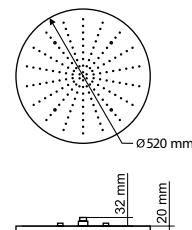

RD42

Прилив сил и уверенности подарит рубиновый душ. Он прекрасно подойдет как для небольших, так и просторных ванных комнат.

Ruby shower will give you burst of energy and confidence. It perfectly fits both for small and for spacious bathrooms.

Размер, см Size, cm	LED	Форсунки Sprayers	Потребление воды, л/м Water consumption, l/m
Ø42	4	93	3,5