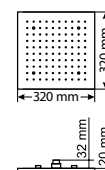

Настоящее сокровище поистине огромных размеров. Несметное богатство золотого потока привлечет удачу и подарит радость

A real treasure of a truly enormous size. Overwhelming richness of a golden stream will attract good luck and bring you joy.

Размер, см Size, cm	LED	Форсунки Sprayers	Потребление воды, л/м Water consumption, l/m
82x82	4	896	25

Мягкий янтарный свет подсветки притягивает к себе взгляд, заставляет улыбнуться и забыть обо всем на свете.

Soft amber lighting draws the eye, makes you smile and forget about everything in the world.

Размер, см Size, cm	LED	Форсунки Sprayers	Потребление воды, л/м Water consumption, l/m
52x52	4	320	9,5

Модель средних габаритов идеально впишется в любое помещение и станет неотъемлемой деталью вашего интерьера.

Medium sized model will perfectly fit into any room and will become an integral part of your interior.

Размер, см Size, cm	LED	Форсунки Sprayers	Потребление воды, л/м Water consumption, l/m
42x42	4	192	7

Минимум места, максимум возможностей! Мягкий солнечный свет настроит на позитивный лад - а шум воды расслабит и снимет стресс.

Minimum space, maximum potential! Soft sunlight will make you feel good, and the sound of waves will relax you and relieve stress.

Размер, см Size, cm	LED	Форсунки Sprayers	Потребление воды, л/м Water consumption, l/m
32x32	4	96	3,5