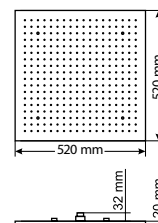

EA42

Не только терапевтическая польза релаксации от водных процедур, но и привлекательный дизайн являются главными достоинствами душа Otler Emerald.

Attractive design and therapeutic benefit of relaxation together with pleasure of bathing will always be available and won't take much time.

Размер, см Size, cm	LED	Форсунки Sprayers	Потребление воды, л/м Water consumption, l/m
42x42	4	192	7