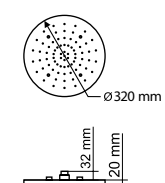

Небольшая модель с полноценным световым потоком, излучающим энергию настоящего солнца. Этот душ будет дарить Вам заряд позитивных эмоций день за днем.

A small model with full light input, radiating true sunlight energy. It will supply you with positive emotions day by day.

Размер, см Size, cm	LED	Форсунки Sprayers	Потребление воды, л/м Water consumption, l/m
Ø32	4	75	3