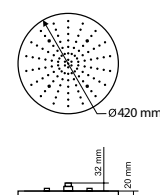

Огромный водопад, дарящий праздник цвета и оптимизма, управляется с помощью инновационной системы colourtouch.

Huge waterfall bringing the festival of colour and optimism. Controlled with innovative colourtouch system.

Размер, см Size, cm	LED	Форсунки Sprayers	Потребление воды, л/м Water consumption, l/m
Ø82	4	201	7,5

Почувствуйте себя настоящим художником, раскрасьте вашу ванну комнату во все цвета радуги. Управляйте режимом подсветки, создавайте новые эмоции.

Feel yourself a real artist, fill your bathroom with all colours of the rainbow. Adjust the light, create new emotions.

Размер, см Size, cm	LED	Форсунки Sprayers	Потребление воды, л/м Water consumption, l/m
Ø52	4	111	3,7

Смена цвета - это смена настроения в любой момент. Свобода выбора - залог прекрасного самочувствия.

Change of colour is change of mood at any time you like. Freedom of choice is a guarantee of well-being.

Размер, см Size, cm	LED	Форсунки Sprayers	Потребление воды, л/м Water consumption, l/m
Ø42	4	93	3,5

Исполнение разноцветных желаний в рамках небольшой ванной комнаты. Насладитесь всеми преимуществами и неограниченными возможностями при выборе подходящего именно Вам цвета.

Fulfillment of your colourful dreams within a small bathroom. Enjoy all advantages and unlimited opportunities choosing the colour you like best.

Размер, см Size, cm	LED	Форсунки Sprayers	Потребление воды, л/м Water consumption, l/m
Ø32	4	75	3