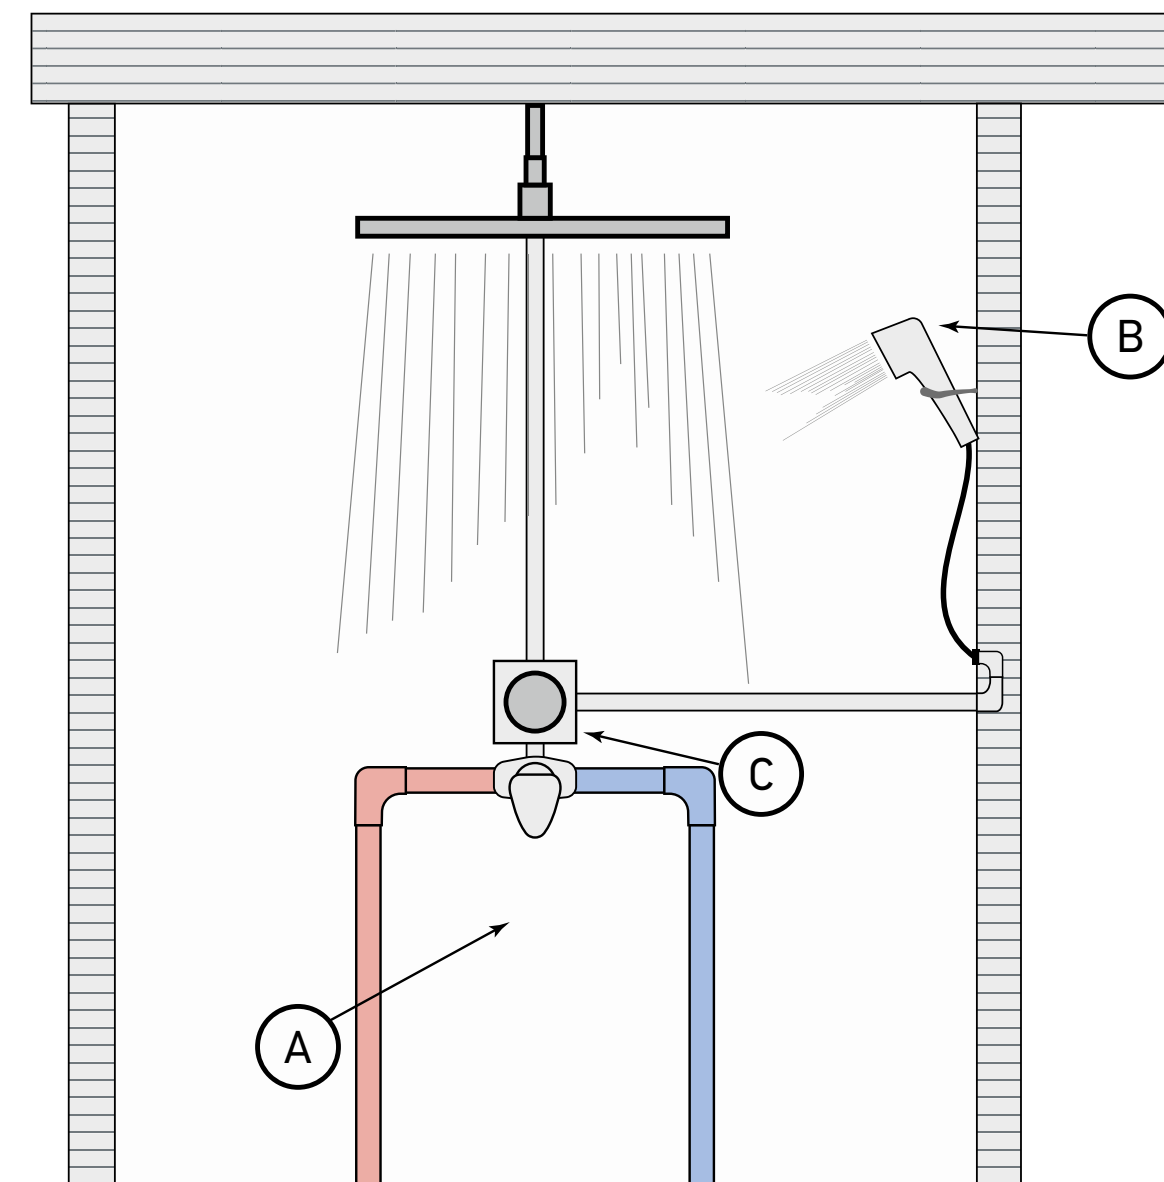

ПРИМЕР УСТАНОВКИ
ТРОПИЧЕСКОГО ДУША OTLER
EXAMPLE OF INSTALLATION
OF OTLER TROPICAL SHOWER

Комплектация Otler включает все неотъемлемые элементы, необходимые для того, чтобы создать полноценную сантехническую систему:

- A) Смеситель для включения потока воды и регулировки его температуры и напора
- B) Ручной душ
- C) Переключатель режимов «Ручной душ» - «Тропический душ»

Otler completing units consist of all integral elements, necessary to create high-grade sanitary system:

- A) The mixer for inclusion of water flow and adjustment of its temperature and pressure
- B) Manual shower
- C) The switch of modes «Manual shower» - «A tropical shower»