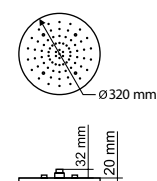

Модель не займёт много места. Вы будете приятно удивлены нескончаемым зарядом бодрости, не покидающим Вас на протяжении целого дня.

This model won't take much space. You'll be pleasantly surprised by interminable energy boost that will stay with you all day long.

Размер, см Size, cm	LED	Форсунки Sprayers	Потребление воды, л/м Water consumption, l/m
Ø32	4	75	3