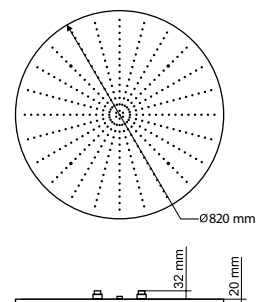

Огромный водопад, дарящий праздник цвета и оптимизма, управляется с помощью инновационной системы colourtouch.

Huge waterfall bringing the festival of colour and optimism. Controlled with innovative colourtouch system.

Размер, см Size, cm	LED	Форсунки Sprayers	Потребление воды, л/м Water consumption, l/m
Ø82	4	201	7,5

Почувствуйте себя настоящим художником, раскрасьте вашу ванну комнату во все цвета радуги. Управляйте режимом подсветки, создавайте новые эмоции.

Feel yourself a real artist, fill your bathroom with all colours of the rainbow. Adjust the light, create new emotions.

Размер, см Size, cm	LED	Форсунки Sprayers	Потребление воды, л/м Water consumption, l/m
Ø52	4	111	3,7

Смена цвета - это смена настроения в любой момент. Свобода выбора - залог прекрасного самочувствия.

Change of colour is change of mood at any time you like. Freedom of choice is a guarantee of well-being.

Размер, см Size, cm	LED	Форсунки Sprayers	Потребление воды, л/м Water consumption, l/m
Ø42	4	93	3,5

Исполнение разноцветных желаний в рамках небольшой ванной комнаты. Насладитесь всеми преимуществами и неограниченными возможностями при выборе подходящего именно Вам цвета.

Fulfillment of your colourful dreams within a small bathroom. Enjoy all advantages and unlimited opportunities choosing the colour you like best.

Размер, см Size, cm	LED	Форсунки Sprayers	Потребление воды, л/м Water consumption, l/m
Ø32	4	75	3