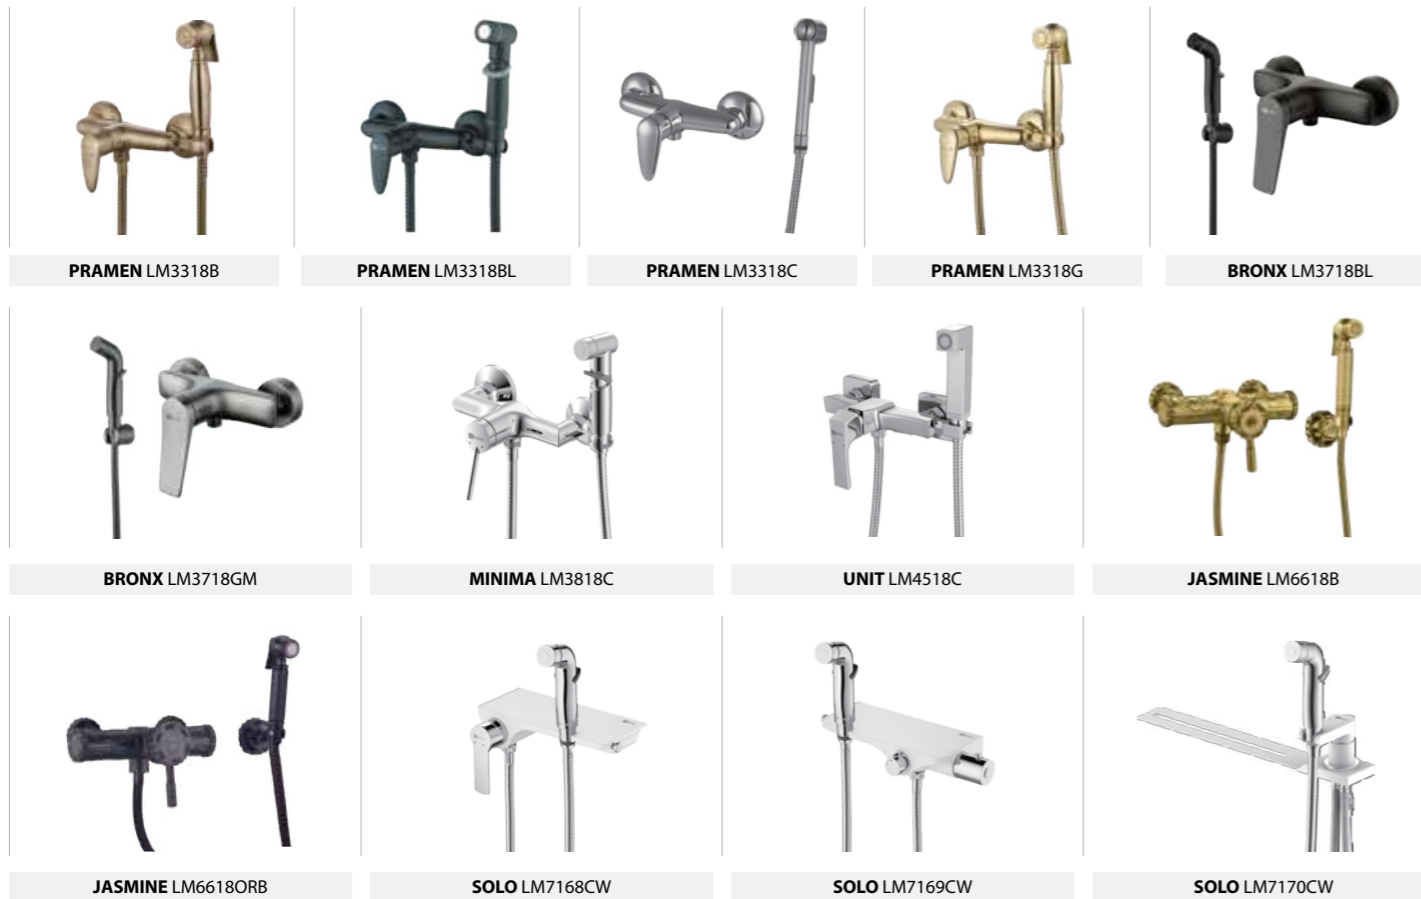

СМЕСИТЕЛИ С ГИГИЕНИЧЕСКИМ ДУШЕМ